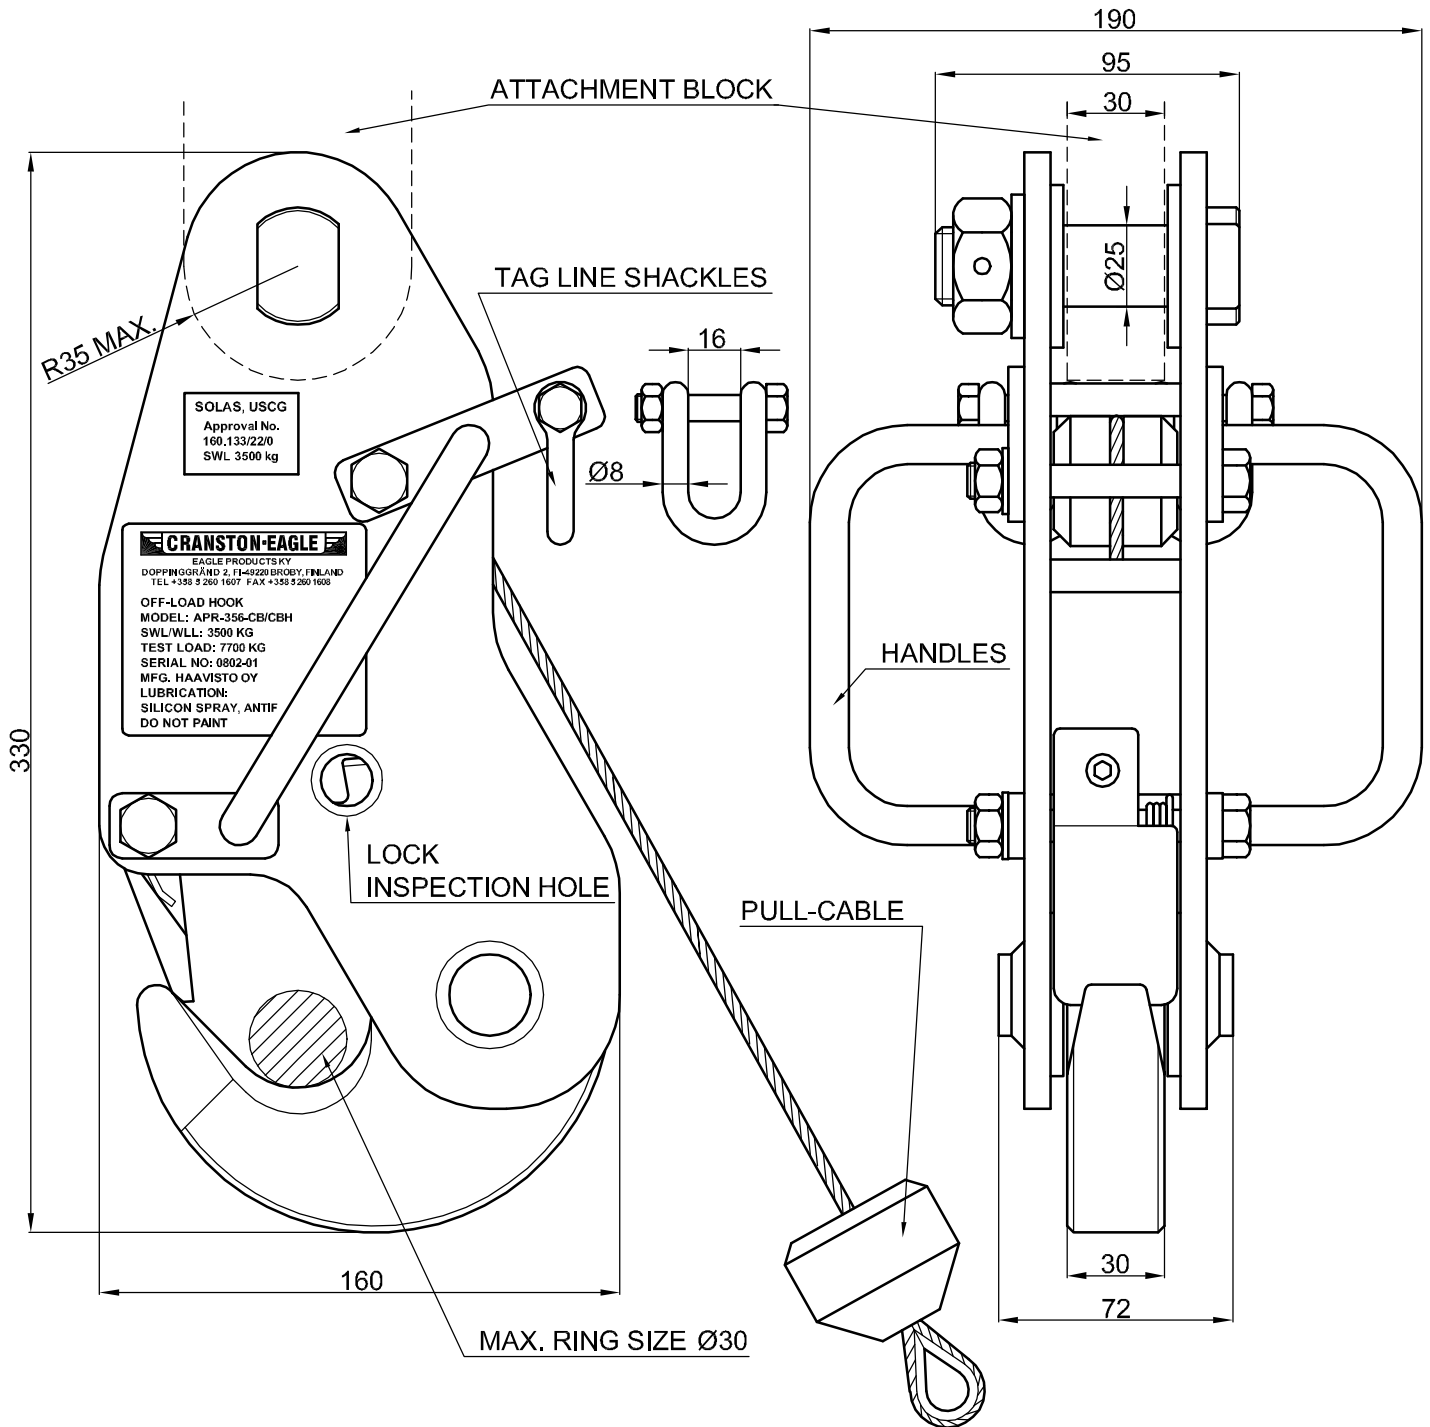

## MARINE HOOKS

### "C-E" Marine Hook, Off-Load type Model: APR-356-CBH (with handles)

Cable release, Top bolt mounting  
SWL/WLL: 3500 kg (6:1) Weight: 10.5 kg  
Approved by US Coast Guard