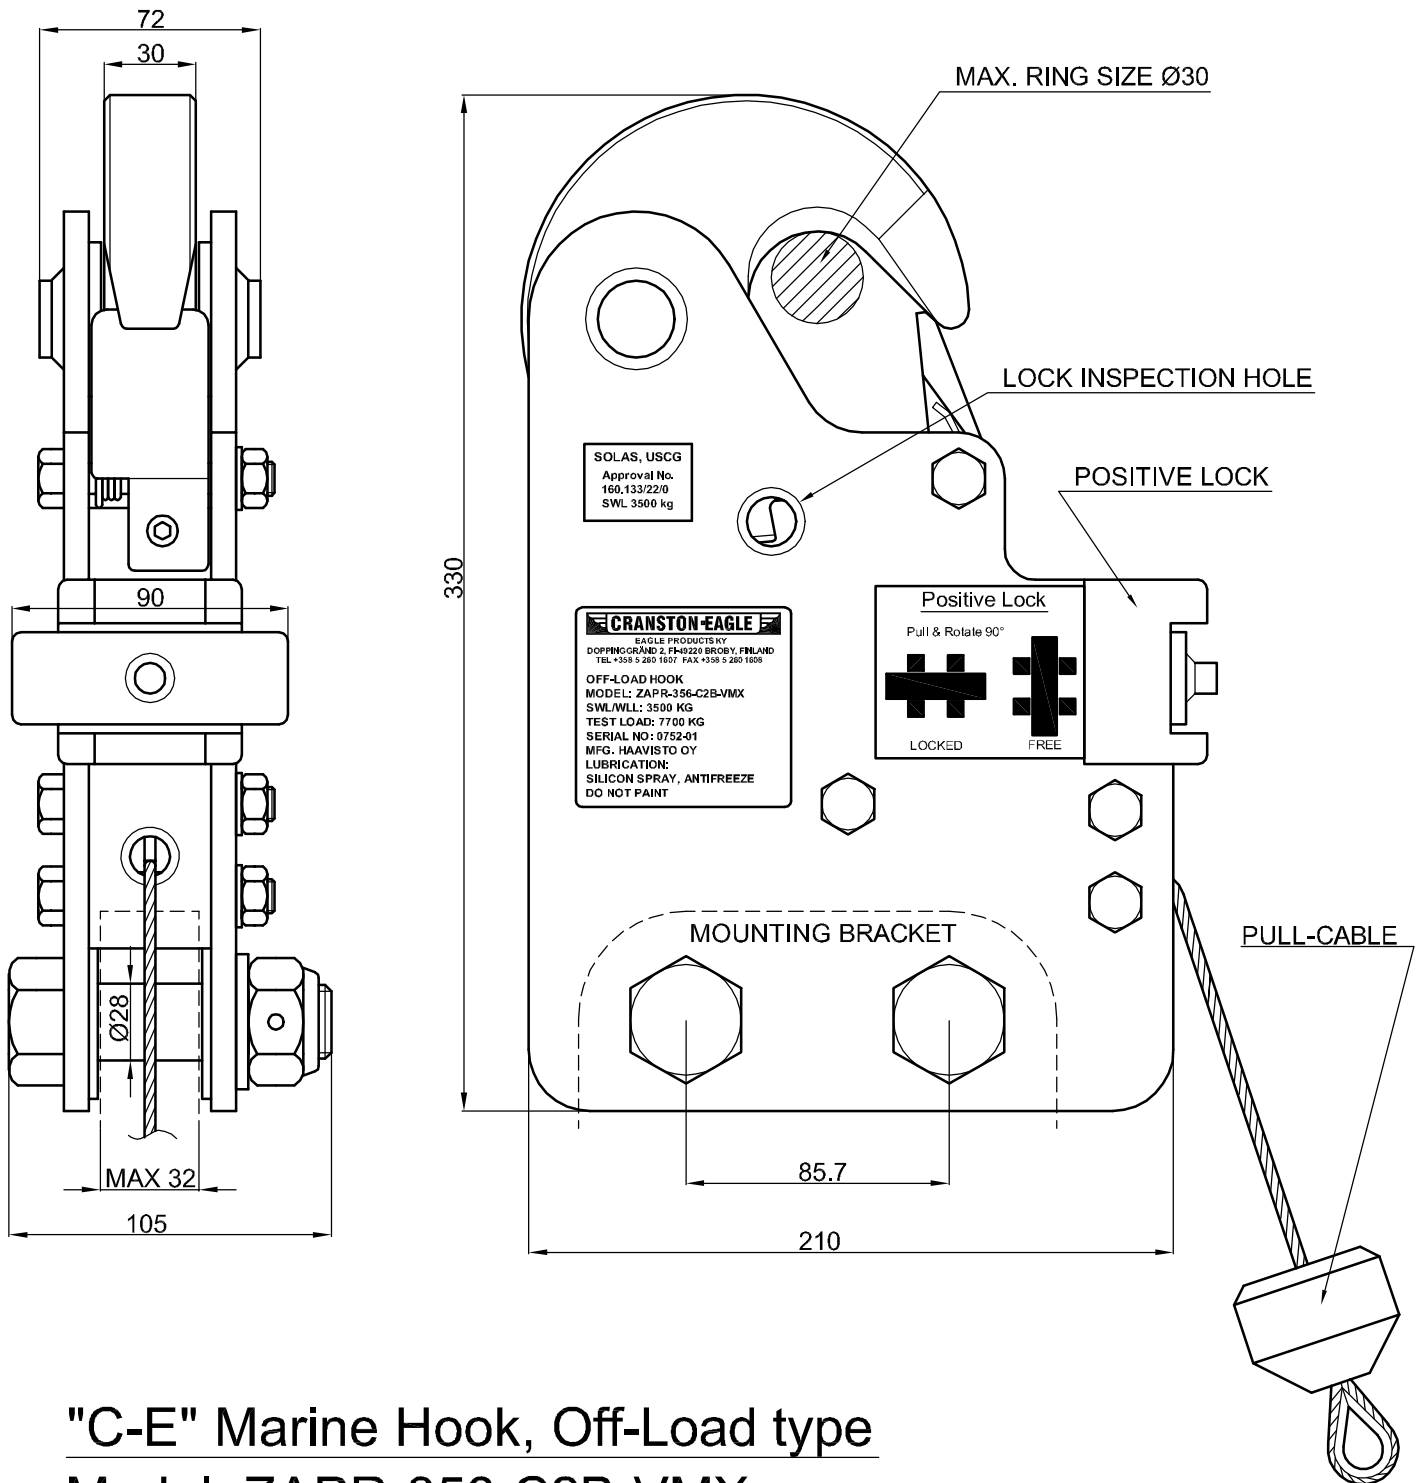

## MARINE HOOKS

### "C-E" Marine Hook, Off-Load type

Model: ZAPR-356-C2B-VMX

Cable release, Boat mounting

SWL/WLL: 3500 kg (6:1) Weight: 13.5 kg

Fitted with positive lock feature

Approved by US Coast Guard

Eagle Products Ky, Doppinggränd 2, FI-49220 BROBY, Finland