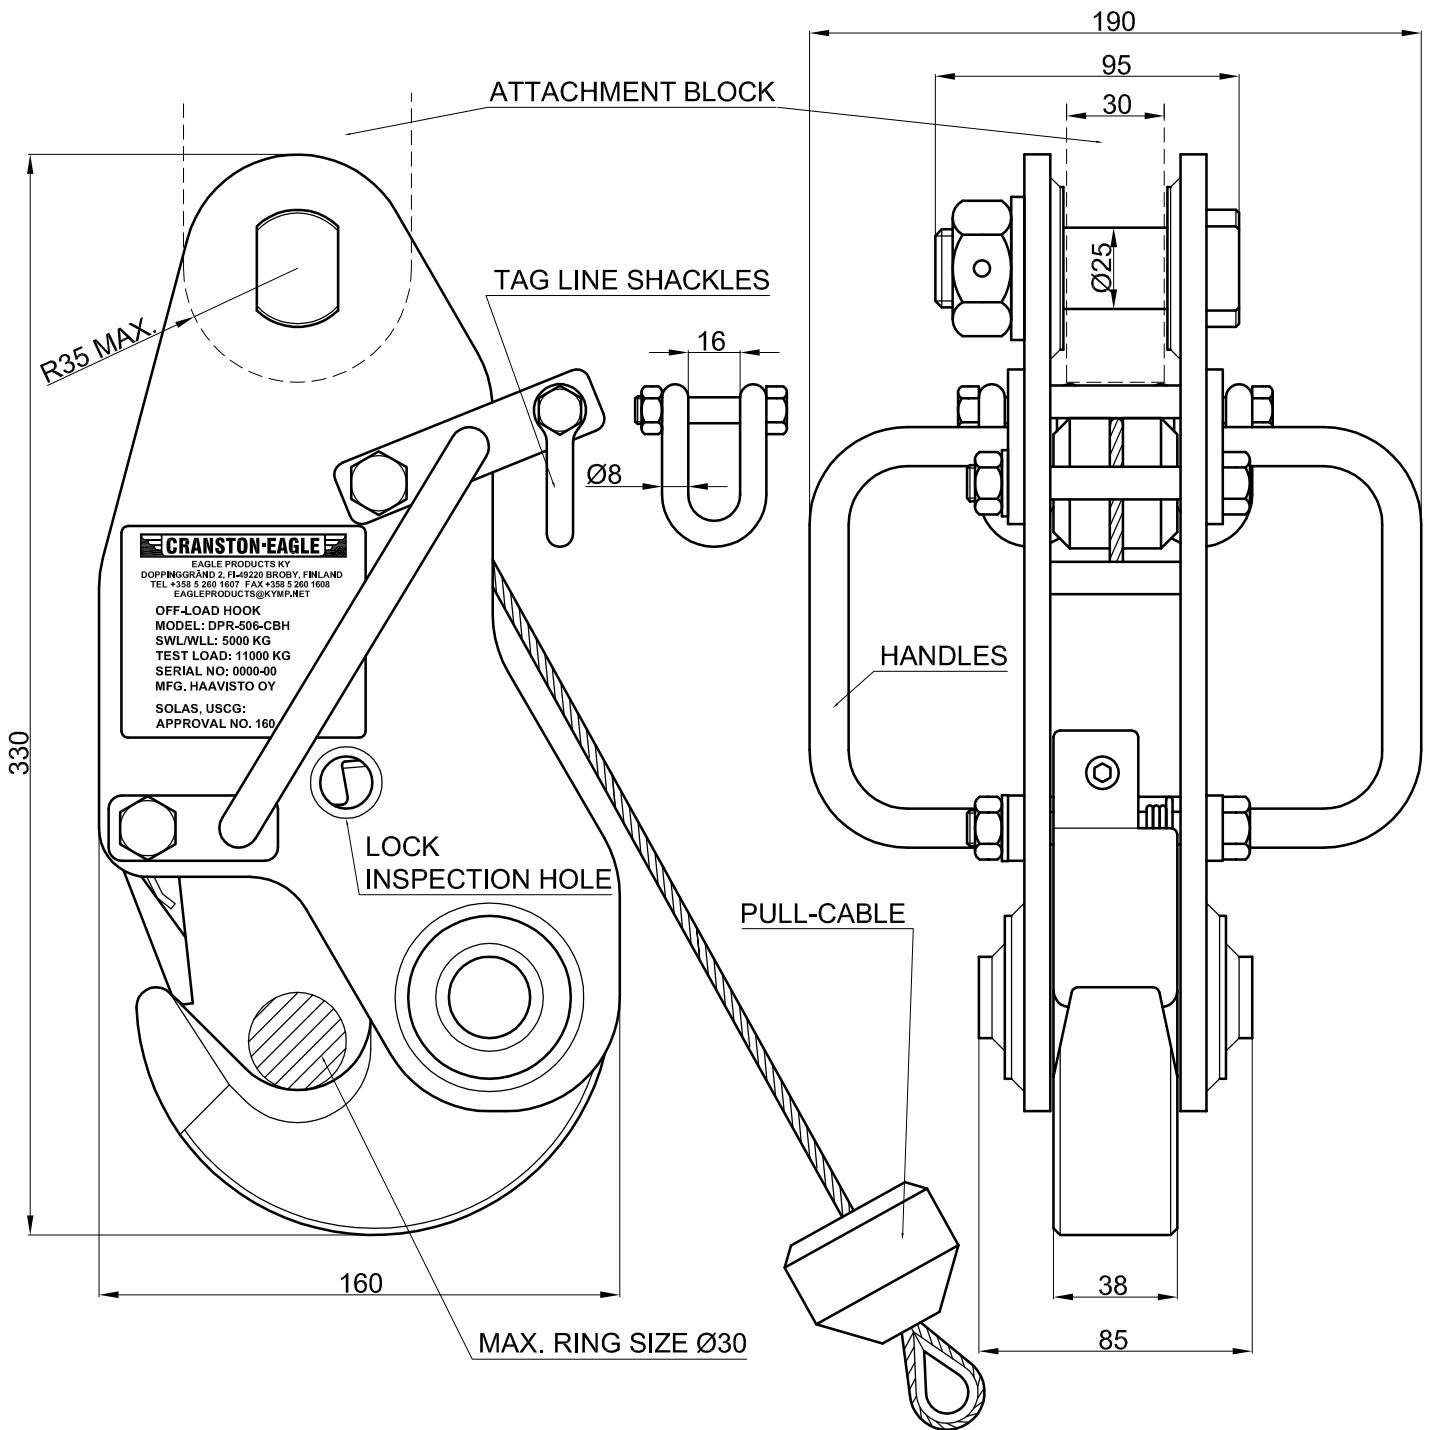

MARINE HOOKS

"C-E" Marine Hook, Off-Load type

Model: DPR-506-CBH

Cable release, Top bolt mounting

SWL/WLL: 5000 kg (6:1) Weight: 11 kg

Approved by US Coast Guard

Eagle Products Ky, Doppinggränd 2, FI-49220 BROBY, Finland