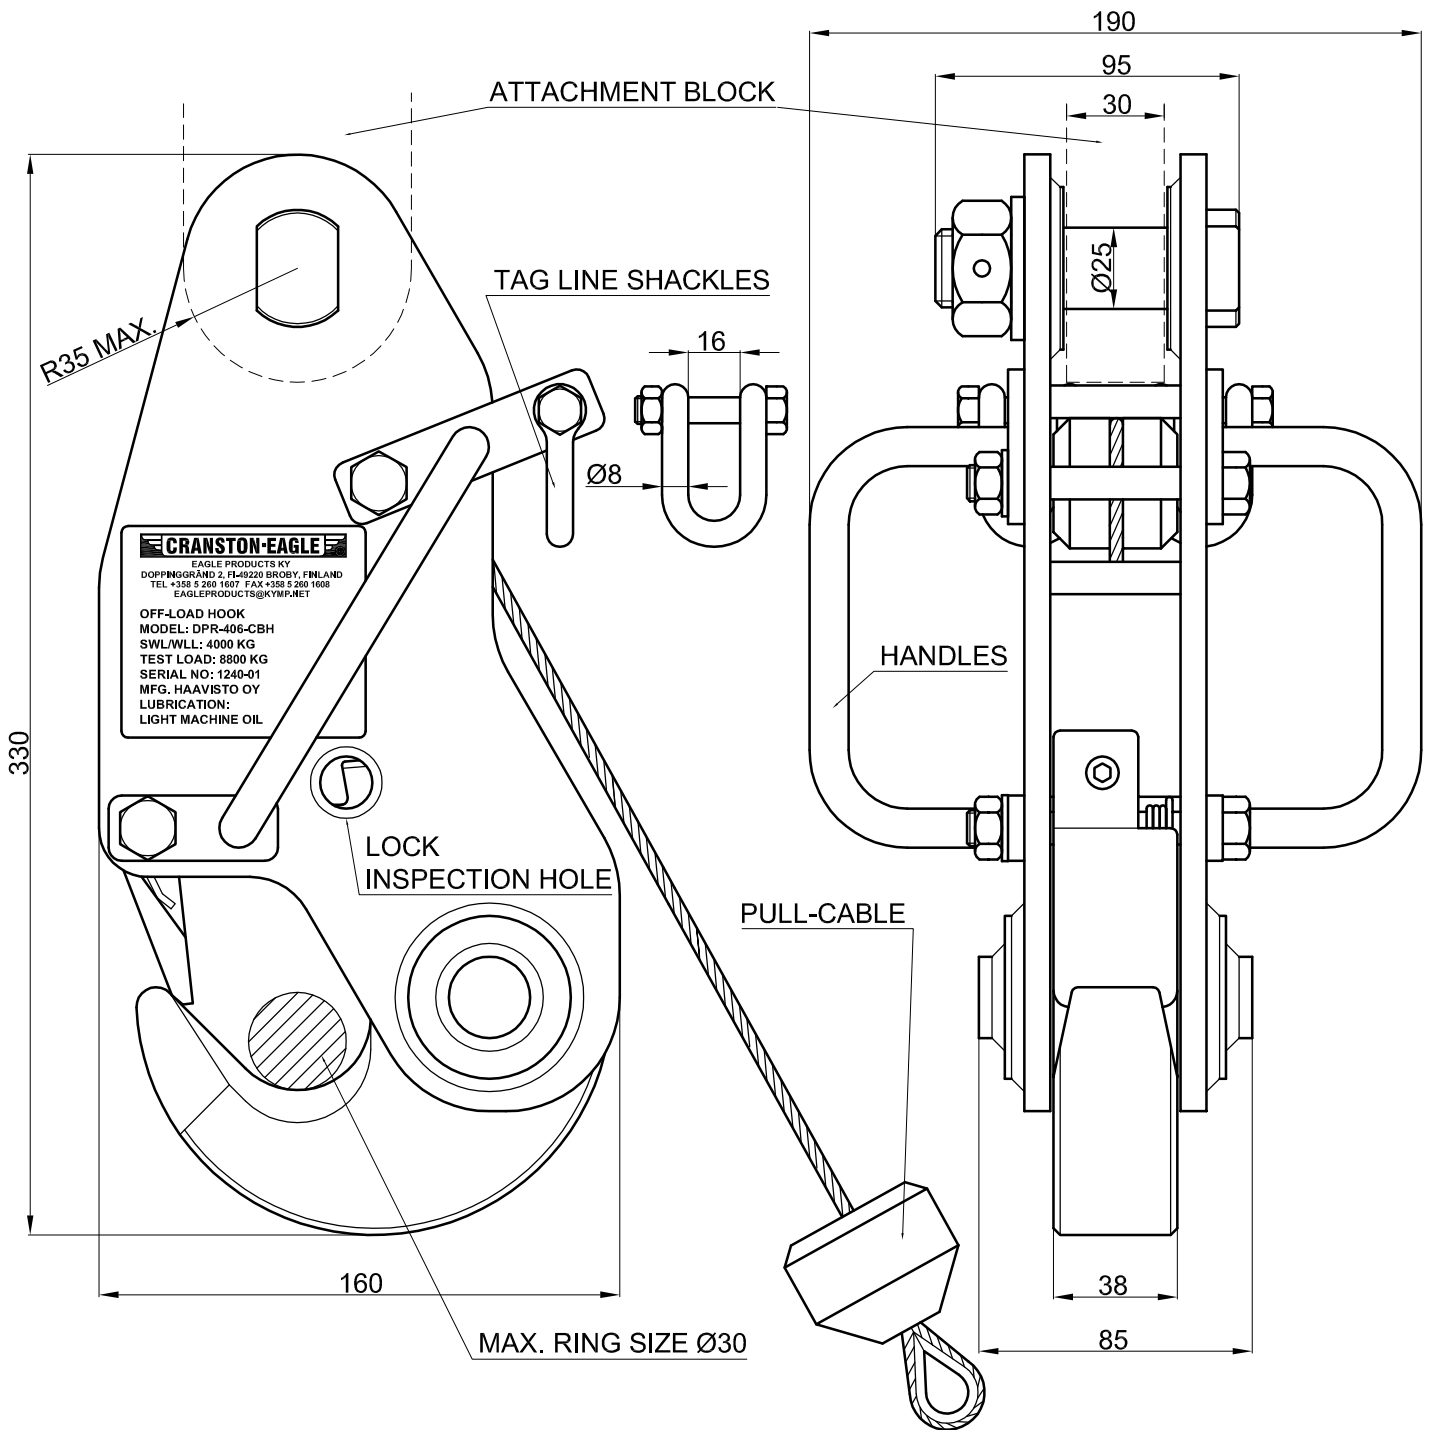

## MARINE HOOKS

### "C-E" Marine Hook, Off-Load type

Model: DPR-406-CBH

Cable release, Top bolt mounting

SWL/WLL: 4000 kg (6:1) Weight: 11 kg

Approved by US Coast Guard

Eagle Products Ky, Doppinggränd 2, FI-49220 BROBY, Finland